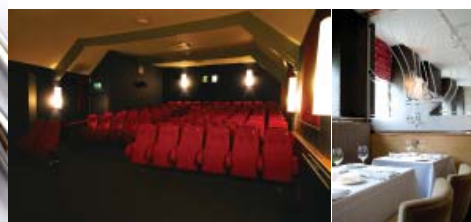

Elizabeth Bowen (1899-1973)

This special menu is available Saturday 13th and Sunday 14th February

Booking is essential!

TO BOOK RING 015394 33845 OR 015394 32487

WWW.FELLINISAMBLESIDE.COM

ELEGANT, RELAXED RESTAURANT
AND DIGITAL STUDIO CINEMA